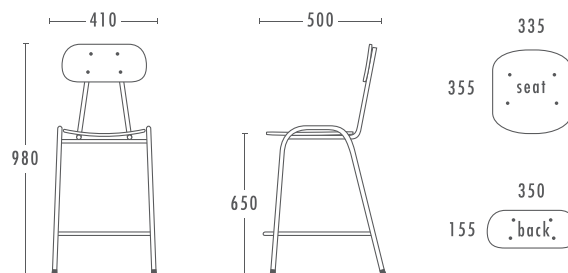

DIMENSIONS

ENQUIRIES@INDUSTRIAX.COM.AU
WWW.INDUSTRIAX.COM.AU

Industria X